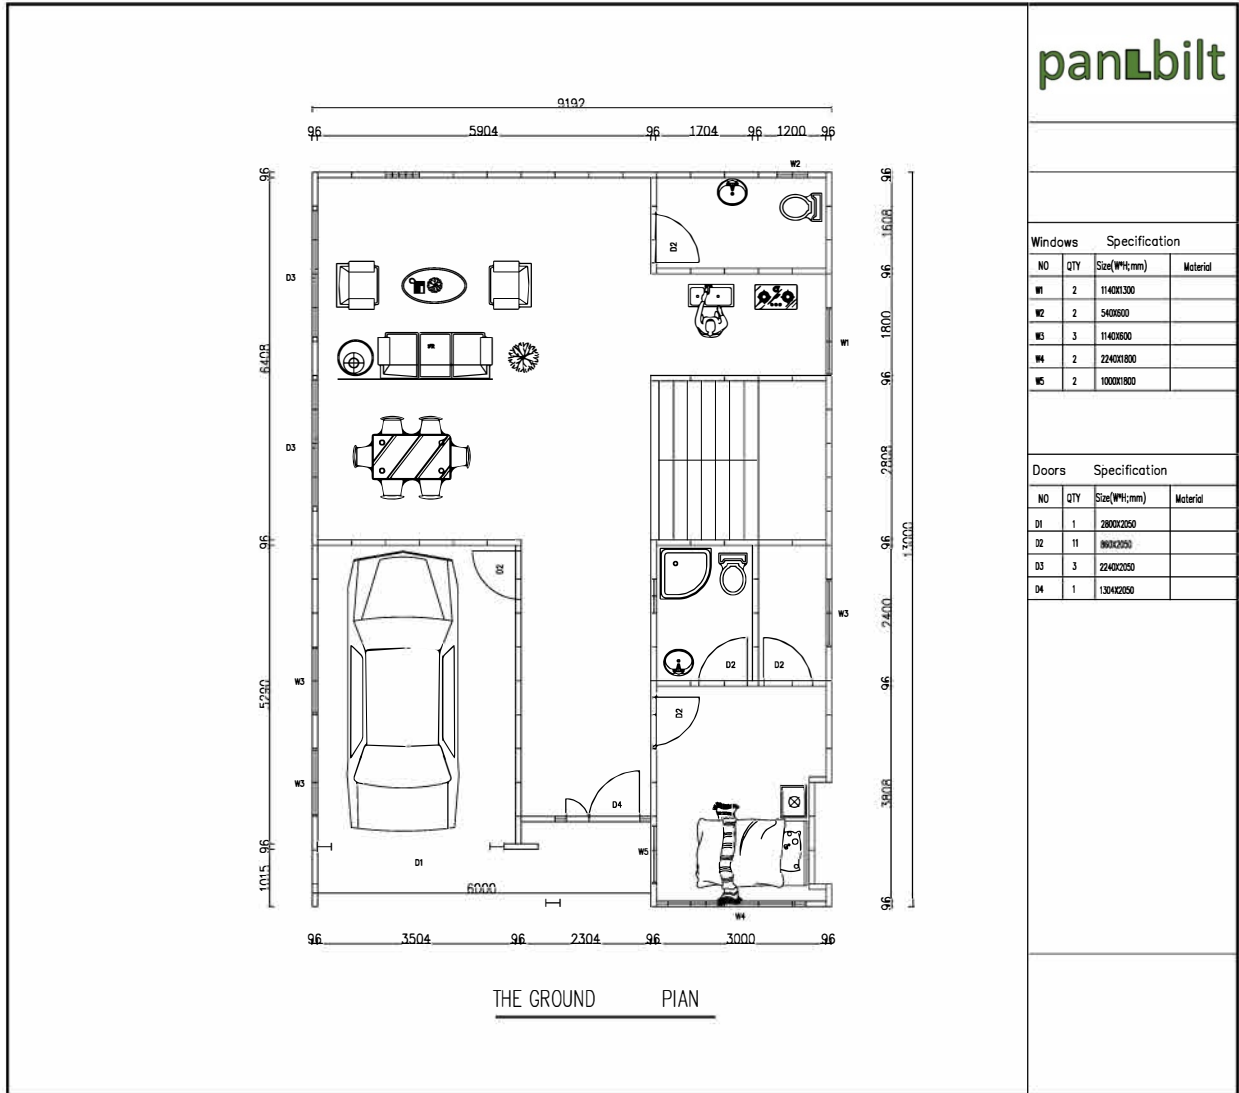

PanLbilt 2 Story Venetian Villa 205m²

THE FIRST PIAN

pan**L**bilt

FRONT ELEVATION

pan**L**bilt

LEFT ELEVATION

Rapid Assembly Day 1 & 2 2,475 SF 2-Story Building Kit

Rapid Assembly Day 3 & 4 2,475 SF 2-Story Building Kit

30 Days Fit & Finish to Occupancy