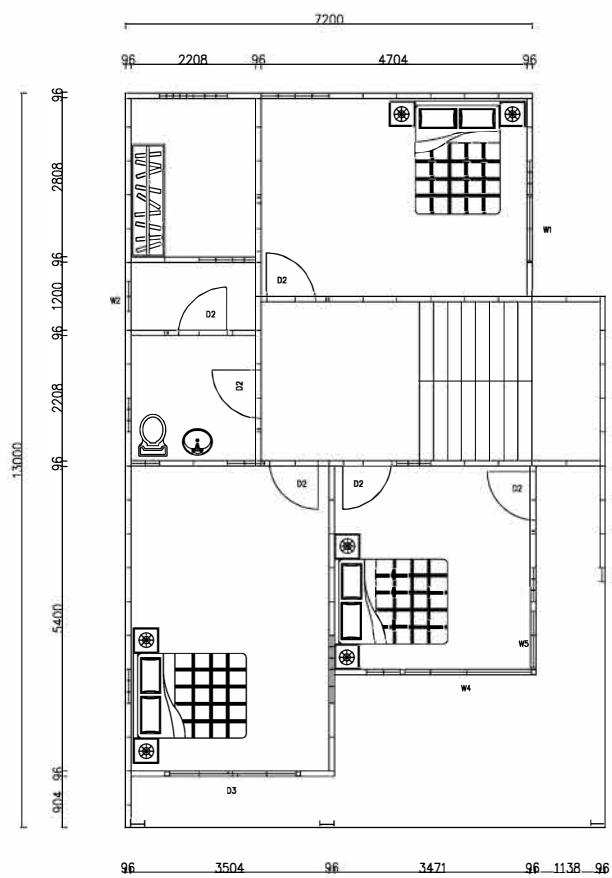

PanLbilt 2 Story Venetian Villa 205m²

THE FIRST PIAN

pan**L**bilt

FRONT ELEVATION

pan**L**bilt

LEFT ELEVATION

Rapid Assembly Day 1 & 2 2,475 SF 2-Story Building Kit

Rapid Assembly Day 3 & 4 2,475 SF 2-Story Building Kit

30 Days Fit & Finish to Occupancy