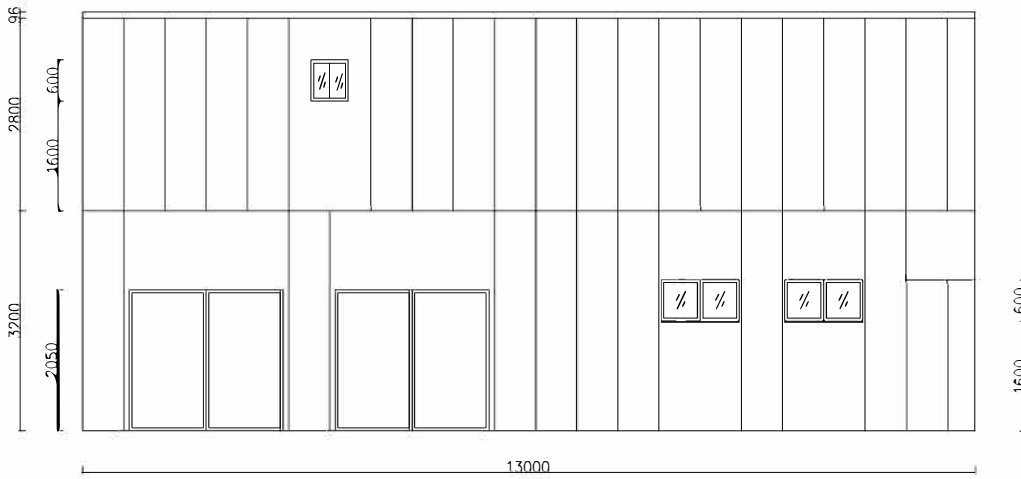

PanLbilt 2 Story Venetian Villa 205m²

THE FIRST PIAN

pan**L**bilt

FRONT ELEVATION

pan**L**bilt

LEFT ELEVATION

Rapid Assembly Day 1 & 2 2,475 SF 2-Story Building Kit

Rapid Assembly Day 3 & 4 2,475 SF 2-Story Building Kit

30 Days Fit & Finish to Occupancy